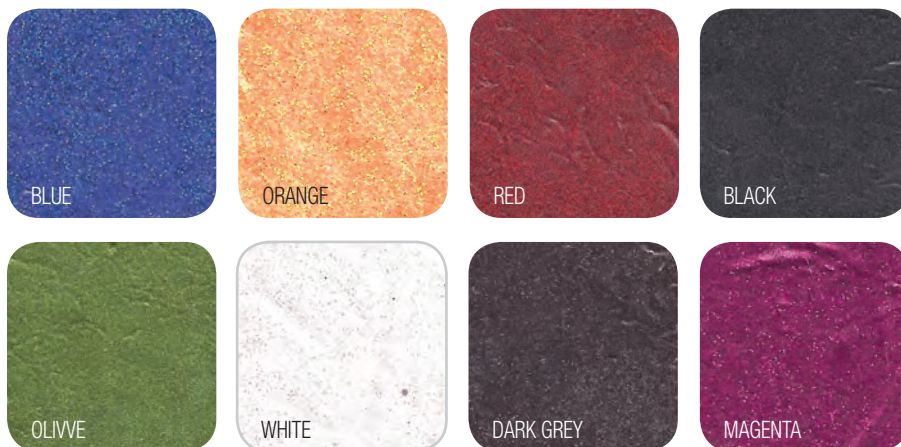

GLITTER IN BAG

#70155 125G GLITTER IN BAG 125 g/bag
#70156 500G GLITTER IN BAG 500 g/bag
#70175 GLITTER IN CONTAINER 50 g/container

GLITTER IN CONTAINER