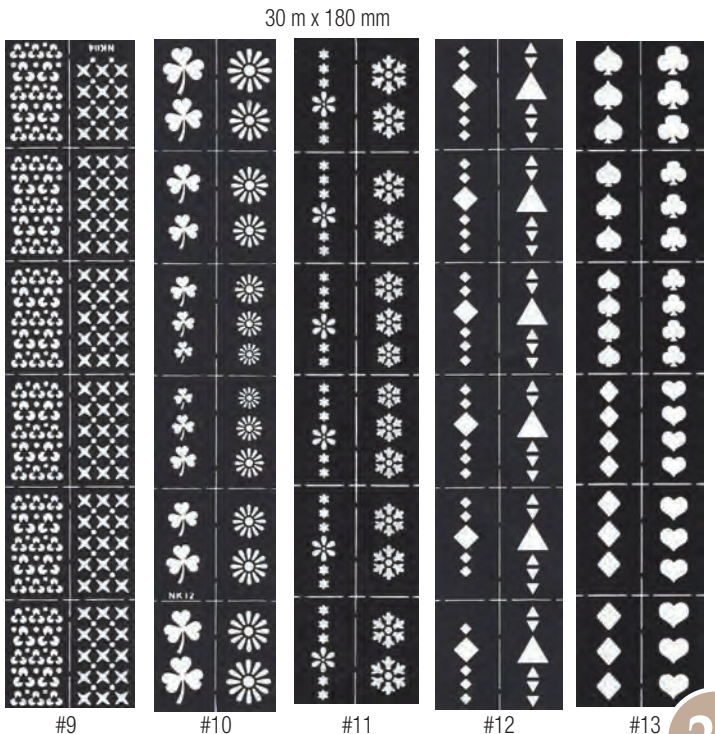

#1 #2 #5 #14 #15

#9 #10 #11 #12 #13