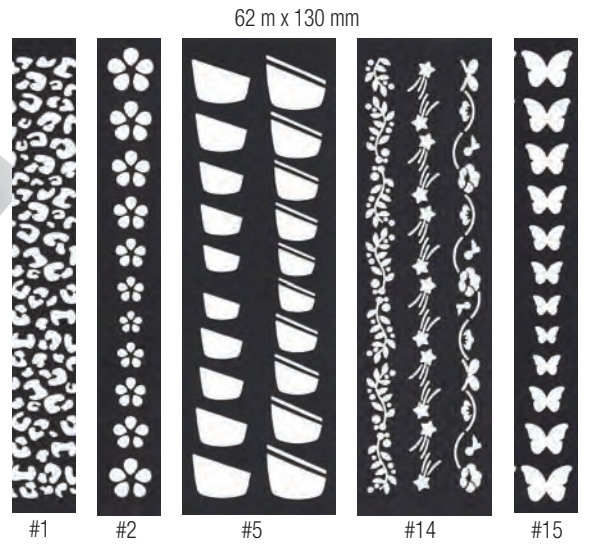

#17 #4 #16 #3 #8