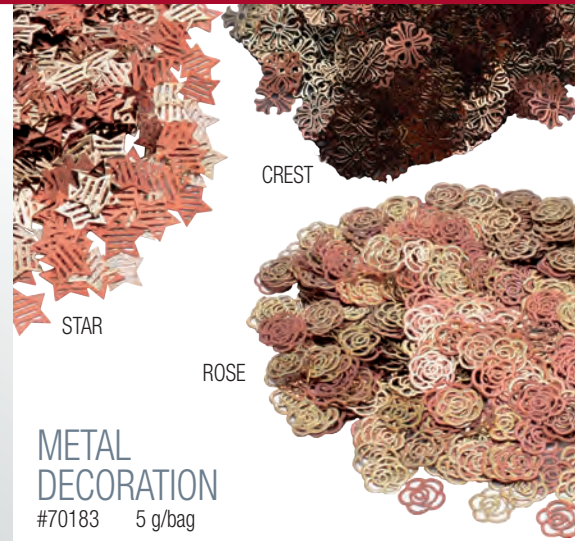

GLITTER IN CONTAINER

DECORATIONS

Available in different size packaging. 2 pcs, 50 pcs, 100 pcs and more. Please call to inquire

GREEN

BLUE

RED

ORANGE

YELLOW

NEON METAL STUDS

#70214 5000 pcs/bag

METAL DECORATION

#70183 5 g/bag

#70213 HEXAGON

BLUE

#70213 TRIANGLE

BLUE